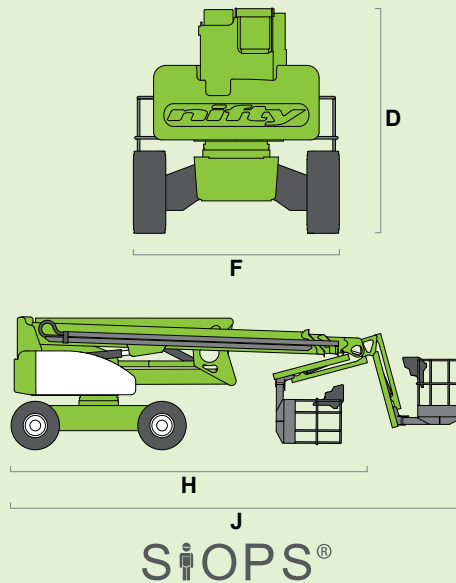

SiOPS®

niftylift
Fingle Drive, Stonebridge
Milton Keynes, MK13 0ER
England, United Kingdom
+44 (0)1908 223456
sales@niftylift.com
www.niftylift.com