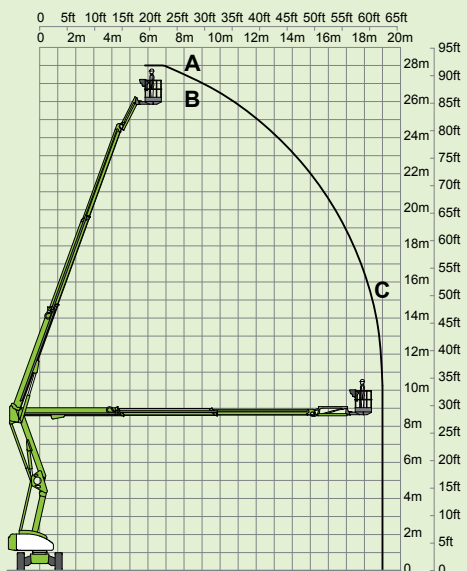

SiOPS®

niftylift
Fingle Drive, Stonebridge
Milton Keynes, MK13 0ER
England, United Kingdom
+44 (0)1908 223456
sales@niftylift.com
www.niftylift.com